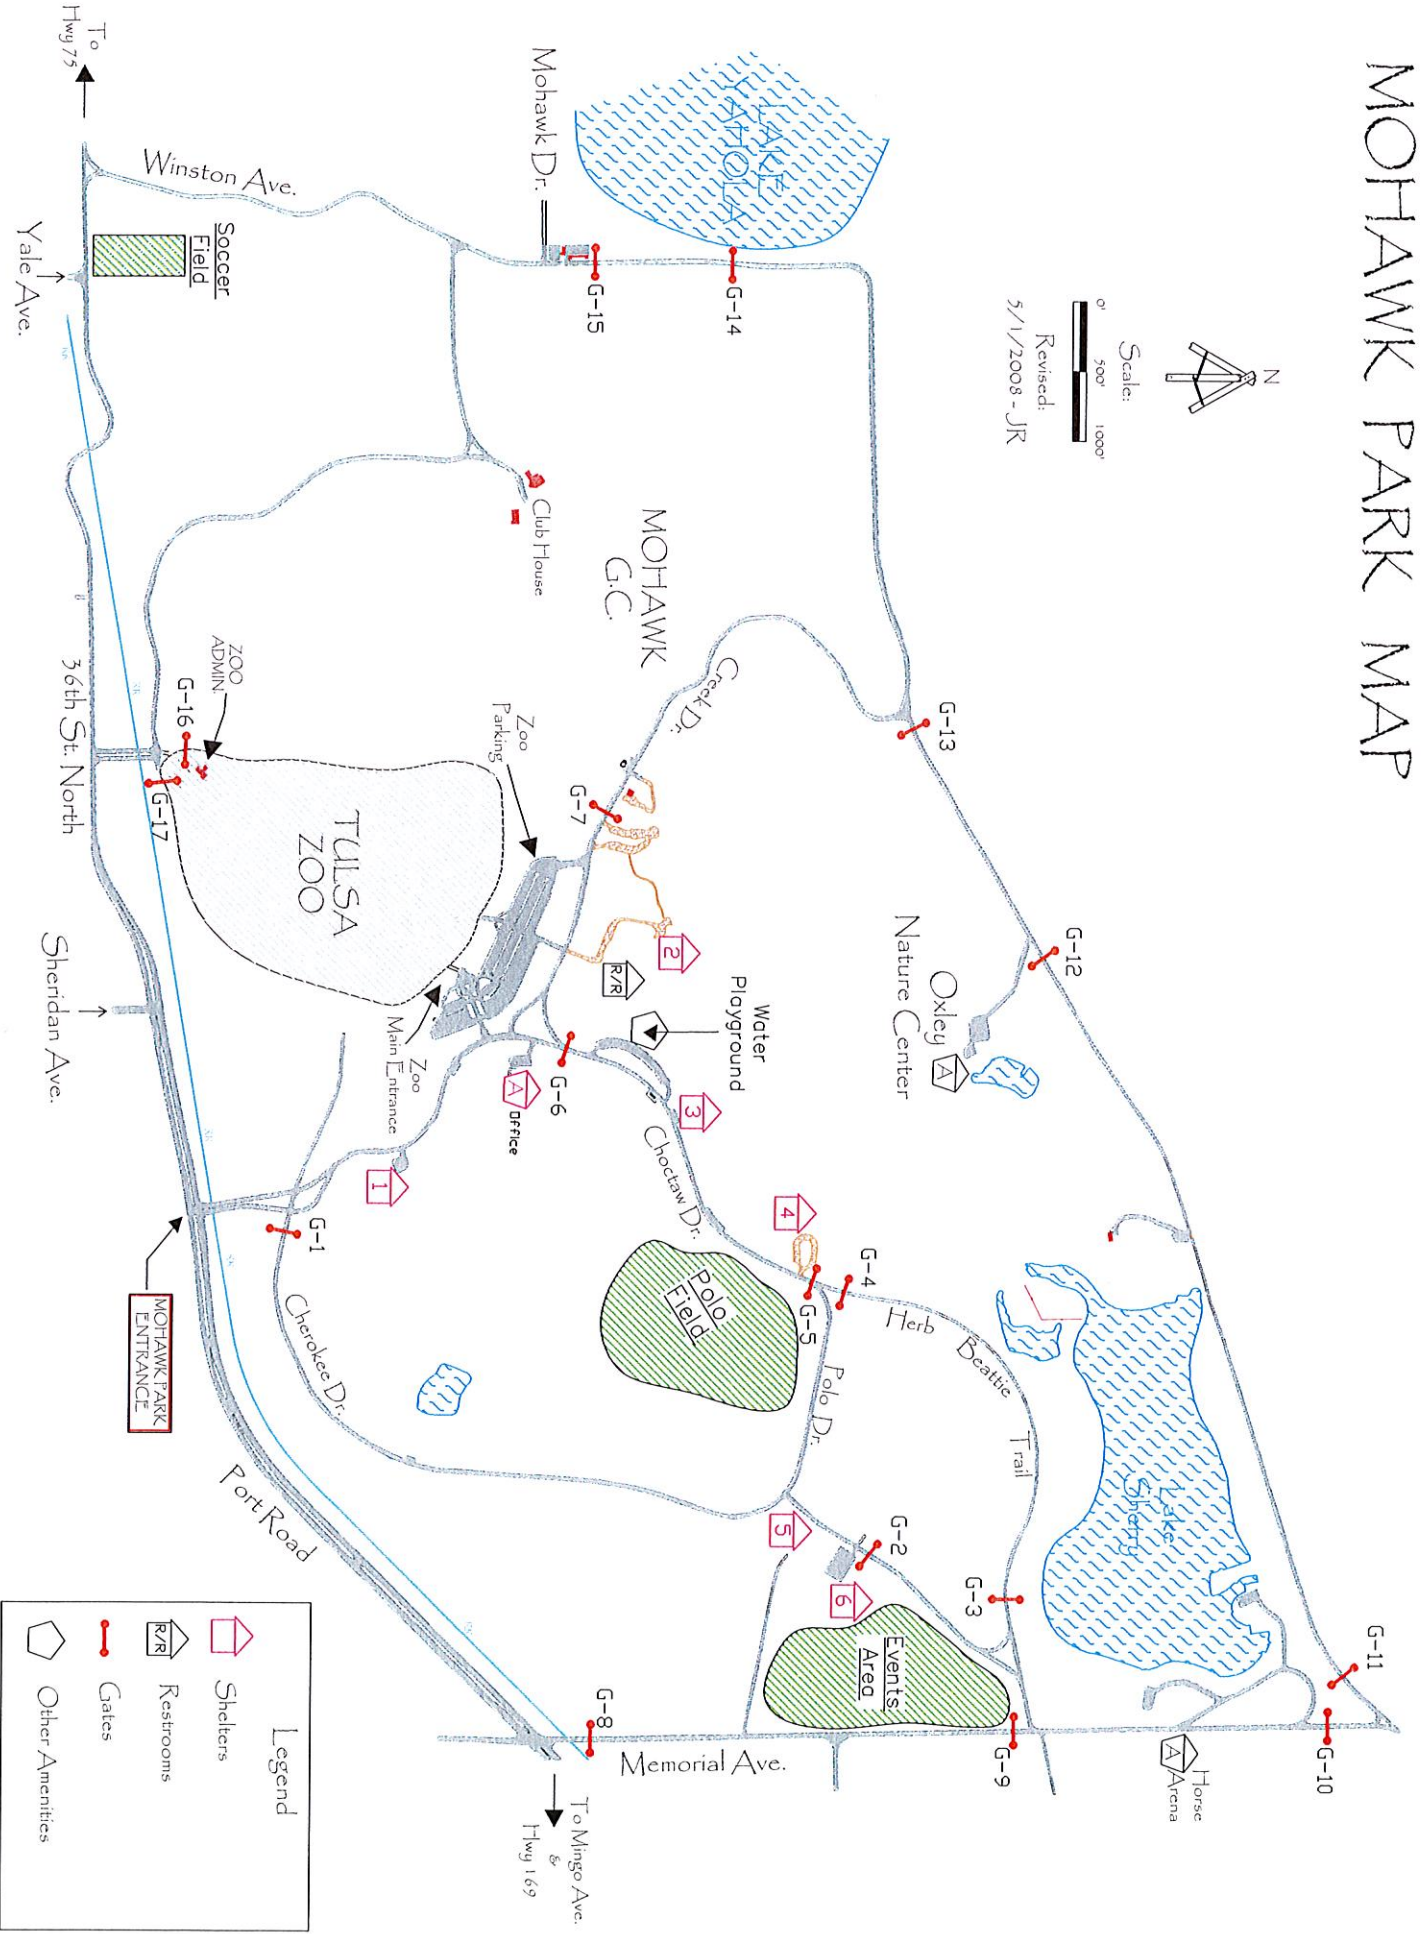

# MOHAWK PARK MAP

Scale:  
 0' 500' 1000'

Revised:  
 5/1/2008 - JR

**Legend**

- Shelters
- Restrooms
- Other Amenities
- Gates